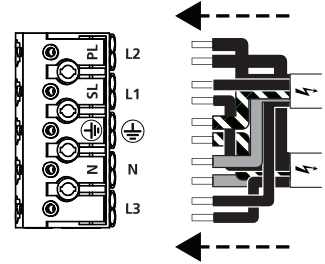

9a ⚡ 220-240V~

9b ⚡ 220-240V~+ ⚡

9c ⚡ 220-240V~

○  
Total max. <7.7A  
max. 400V  
EM Kit (X)

10 📶

⚙️ Factory settings

	Detection Area			Hold Time		Daylight Sensor		Stand-by Period			Stand-by Dim Level			
	1	2		3	4	5	6	7	8		9			
I	●	●	100% ⚙️	●	●	5 sec	●	●	15 Lux	●	●	0 sec	●	20% ⚙️
II	●	○	75%	●	○	30 sec	●	○	50 Lux	●	○	1 min	○	30%
III	○	●	50%	○	●	3 min ⚙️	○	●	150 Lux	○	●	10 min ⚙️		
IV	○	○	25%	○	○	10 min	○	○	Disable ⚙️	○	○	∞		

! 📶

0010475

11

	1	2		0010462		0010463		0010464	
				lm	W	lm	W	lm	W
I	○	○	200mA	1750	10	3450	19	4350	24
II	●	○	250mA	2150	12	4350	24	5200	28
III	○	●	300mA	2600	15	5100	28	6300	35
IV	●	●	350mA	3060	17	6050	33.5	7600	42

12

0010467 Self Test EM kit  
 0010468 DALI Self Test EM kit

0010470 5x2.5 Throughwiring kit 1200 mm  
0010471 5x2.5 Throughwiring kit 1500 mm  
0010472 2x2.5 Throughwiring kit 1200 mm  
0010473 2x2.5 Throughwiring kit 1500 mm